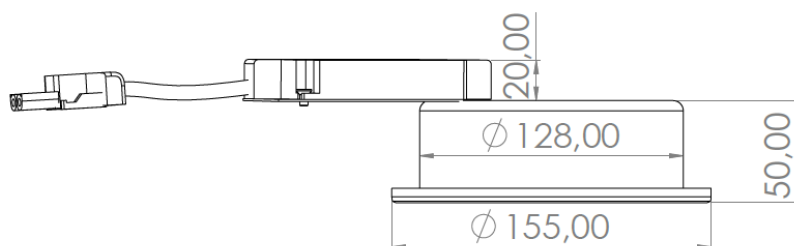

COMPACT 155

PRODUCT CODE # 150FXG830A2B07

RECESSED LED DOWNLIGHT

LIGHT SPECIFICATION

- LED module: Philips AC LED module
- Color temp: 3000K
- CRI: > 80
- Lumen output: 800lm
- Luminaire power: 10W
- Trim color: RAL9016 (all NCS / RAL- colors)
- IP-Class: IP20
- Fire Class: B0
- Lumen maintenance:
 - Tc nom 55°C L80B10 – 60 000h
 - Tc life 80°C L80B10 – 50 000h

ADDITIONAL SPECIFICATION

Power supply	220-240V 50/60Hz
Dimming	On-Off
Connector	Ensto NAC31S.W & NAD3T.W
Working temp. range	-20°C ... +45°C
Body material	Steel housing
Dimensions	Ø155mm x 50mm
Cutout	Ø130mm