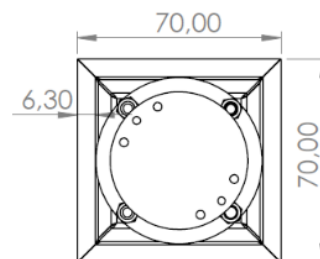

SECTION A-A

TVV Marine Lighting Oy,
Jousitie 2C, 20760 Piispanristi, Finland

mobile : +358 440501007 | info@tvvmarinelighting.com | www.tvvmarinelighting.com