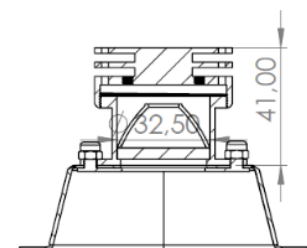

SECTION A-A

TVV Marine Lighting Oy,
Jousitie 2C, 20760 Piispanristi, Finland

mobile : +358 440501007 | info@tvvmarinelighting.com | www.tvvmarinelighting.com