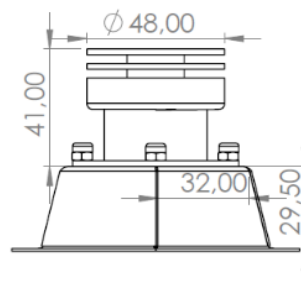

TDL70R

PRODUCT CODE # 070FJE830A1L01

RECESSED LED DOWNLIGHT

LIGHT SPECIFICATION

LED module	Philips Fortimo SLM C 830 1203 L09 1619 G7
Color temp	3000K
CRI	>80
Light beam angle	90°
Reflector	C13526_MINNIE-XW
Lumen output	800lm
Luminaire power	5.5W
Lumen maintenance	Tc nom 55°C L80B10 – 60 000h Tc life 90°C L70B20 – 60 000h
Working temp. range	-20°C ... +45°C
Serial connected	No
Voltage per light	33VDC
Connectors	No

ADDITIONAL SPECIFICATION

Power supply	220-240V 50/60Hz External driver on cable
Driver	Philips Xitanium 6W TE
Dimming	On-Off
Connector	Ensto NAC31S.W & NAC32S.W
Adjustability	Fixed
Trim color	RAL9005
Body material	Steel trim & Aluminium body
Fire class	C
Dimensions	70mm x 70mm x 75mm
Fixing	Springs
Cutout	60x60mm